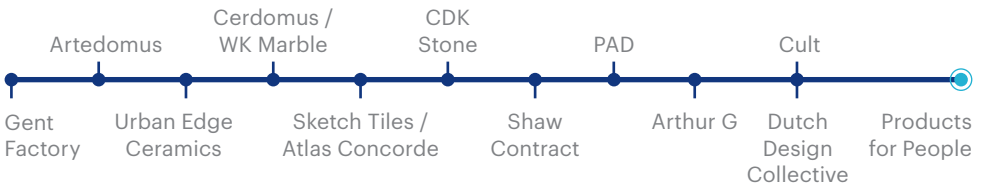

Getting around MID

Collingwood

Bus Loops

Saturday only! Buses frequent stops every 15-20 minutes

Collingwood Loop

Connecting Loop

Getting around MID

Richmond

Bus Loops

Saturday only! Buses frequent stops every 15-20 minutes

Richmond Loop

Connecting Loop