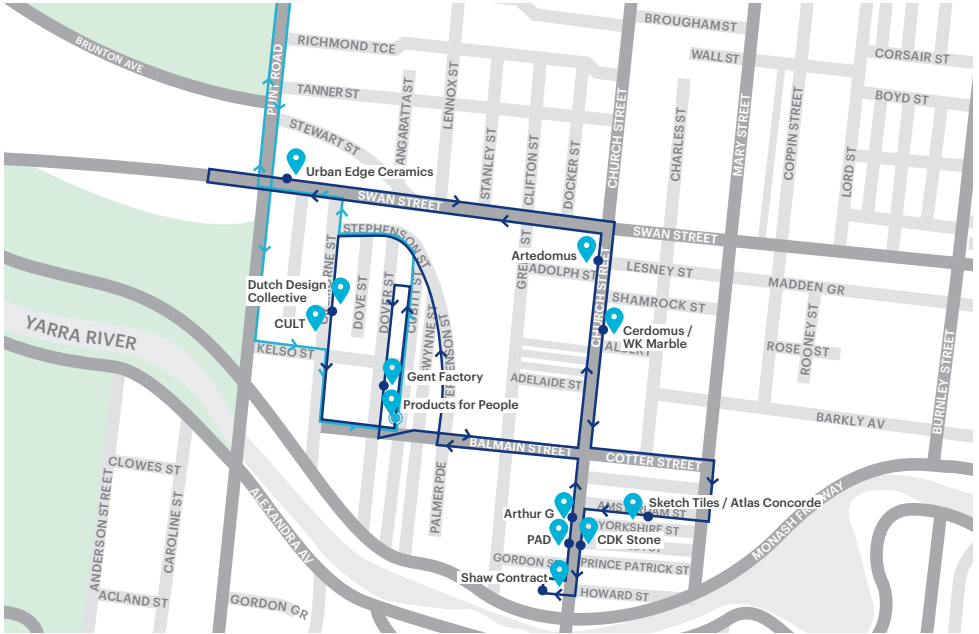

Getting around MID

Collingwood

Bus Loops

Saturday only! Buses frequent stops every 15-20 minutes

Collingwood Loop

Connecting Loop

Getting around MID

Richmond

Bus Loops

Saturday only! Buses frequent stops every 15-20 minutes

Richmond Loop

Connecting Loop