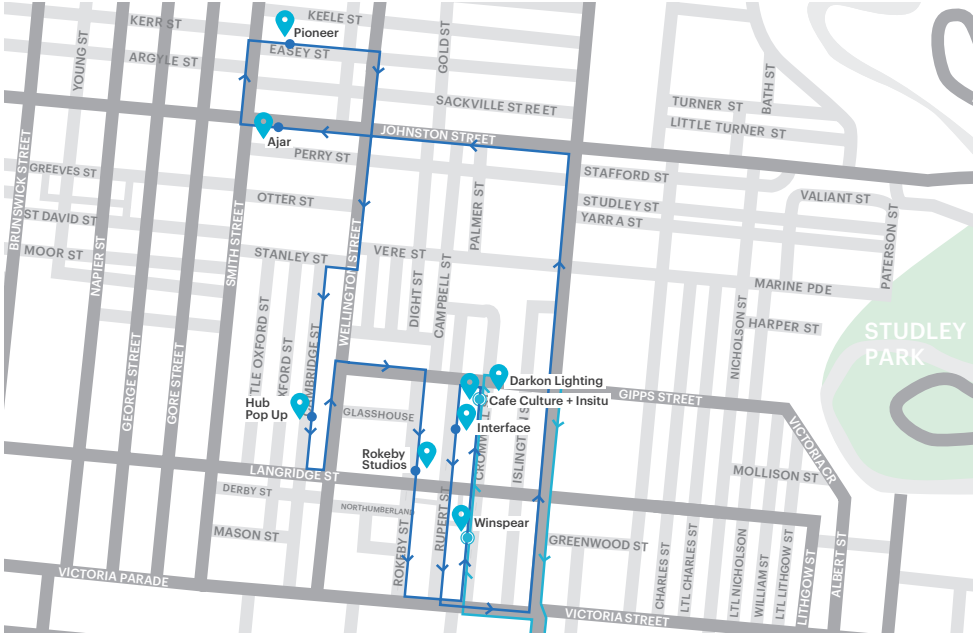

Getting around MID

Collingwood

Bus Loops

Saturday only! Buses frequent stops every 15-20 minutes

Collingwood Loop

Connecting Loop

Getting around MID

Richmond

Bus Loops

Saturday only! Buses frequent stops every 15-20 minutes

Richmond Loop

Connecting Loop