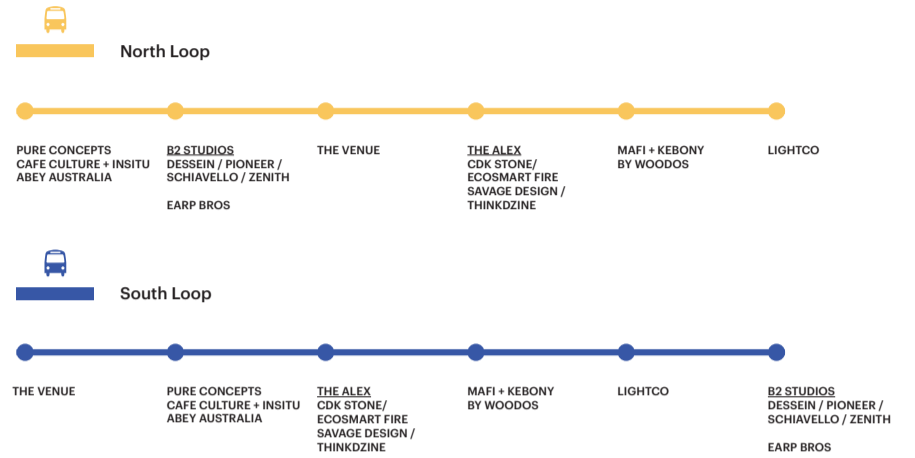

Maps

Key Guide

- Exhibitor Location
- / Sharing Showroom
- Bus Stop
- Bus Loops & Direction
- Bus Frequency:**
Saturday ONLY - Every 10 Minutes

Linear Bus Loops

B2 District, The Alex District & The Venue District Walking Routes

Waterloo District Walking Route

Showcases & Shared Spaces

B2 Studios

B2 Studios provides a boutique, shared exhibiting model showcasing leading furniture, lighting and textiles from around the world.

- 1. SCHIAVELLO
- 2. DESSEIN
- 3. ZENITH
- 4. PIONEER

- A. ABALOS
- B. MCDERMOTTBAXTER
- C. ROSS DIDIER
- D. TIRAR
- E. AXOLOTL
- F. SO WATT
- G. LUXMY
- H. MAP
- I. MADE BY PEN

The Venue

The Venue at #SID17 is a total sensory profusion that celebrates the diversity of brands and talent in our industry. This exhibiting model yields highly creative and out-of-the-box results – a sure-fire hub of excitement that leaves a lasting impression on our audience.

- 1. MR CHAIR
- 2. STORMTECH
- 3. NL CURATED // DUTCH CONTEMPORARY
- 4. SEEHOSU
- 5. CBS
- 6. FOLIOWORKS
- 7. COFFEE CART
- 8. LAMICOLOR DUROPAL
- 9. WINSPEAR GROUP
- 10. RENSON
- 11. LOUNGE
- 12. SIGNATURE FLOORCONCEPTS
- 13. MARMO
- 14. LOUNGE
- 15. ACTIVELOCKER
- 16. TWO AUSTRALIA
- 17. ENVOY
- 18. CORIAN BY CASF
- 19. BLU DOT
- 20. ALTERNATIVE SURFACES
- 21. BRIGGS VENEERS
- 22. INTERSTUDIO
- 23. LOUNGE
- 24. SATELIGHT
- 25. INTERFACE
- 26. PREMIUM FLOORS
- 27. ZIP WATER
- 28. CFS
- 29. OBODO
- 30. SPECIAL LIGHTS
- 31. POP-UP BAR & VIP LOUNGE
SPONSORED BY SAMPLE BREW
- 32. COSENTINO / AJAR
- 33. POLYTEC
- 34. POP-UP CAFE