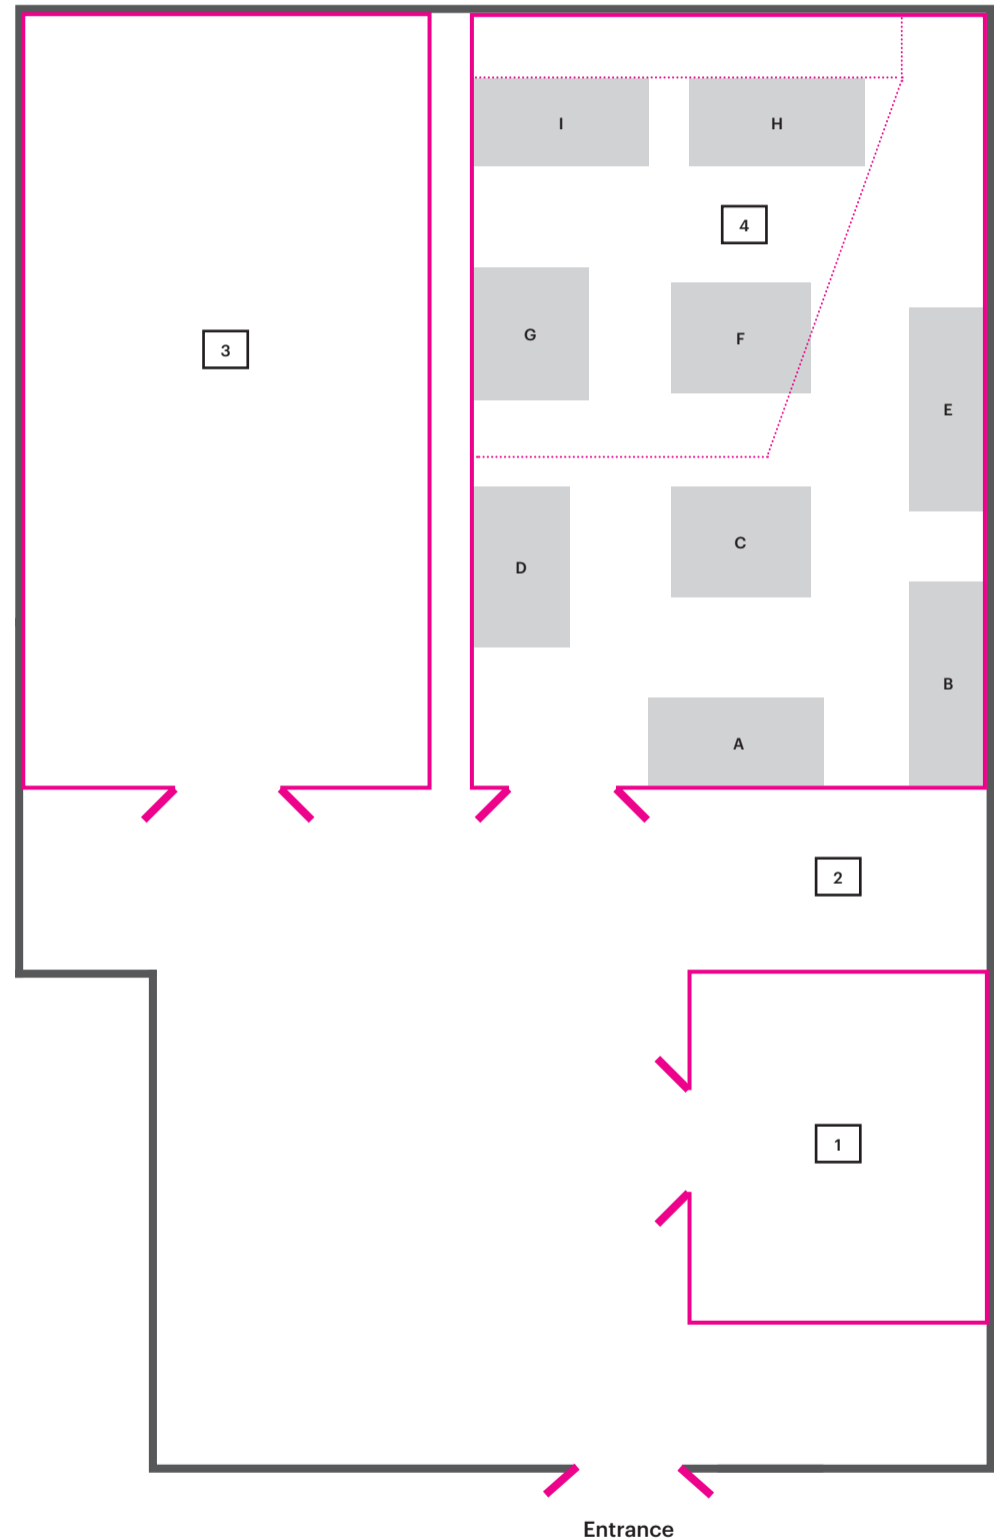

Maps

Key Guide

- Exhibitor Location
- / Sharing Showroom
- Bus Stop
- Bus Loops & Direction
- Bus Frequency:**
Saturday ONLY - Every 10 Minutes

Linear Bus Loops

B2 District, The Alex District & The Venue District Walking Routes

Waterloo District Walking Route

Showcases & Shared Spaces

B2 Studios

B2 Studios provides a boutique, shared exhibiting model showcasing leading furniture, lighting and textiles from around the world.

- 1. SCHIAVELLO
- 2. DESSEIN
- 3. ZENITH
- 4. PIONEER

- A. ABALOS
- B. MCDERMOTTBAXTER
- C. ROSS DIDIER
- D. TIRAR
- E. AXOLOTL
- F. SO WATT
- G. LUXMY
- H. MAP
- I. MADE BY PEN

The Venue

The Venue at #SID17 is a total sensory profusion that celebrates the diversity of brands and talent in our industry. This exhibiting model yields highly creative and out-of-the-box results – a sure-fire hub of excitement that leaves a lasting impression on our audience.