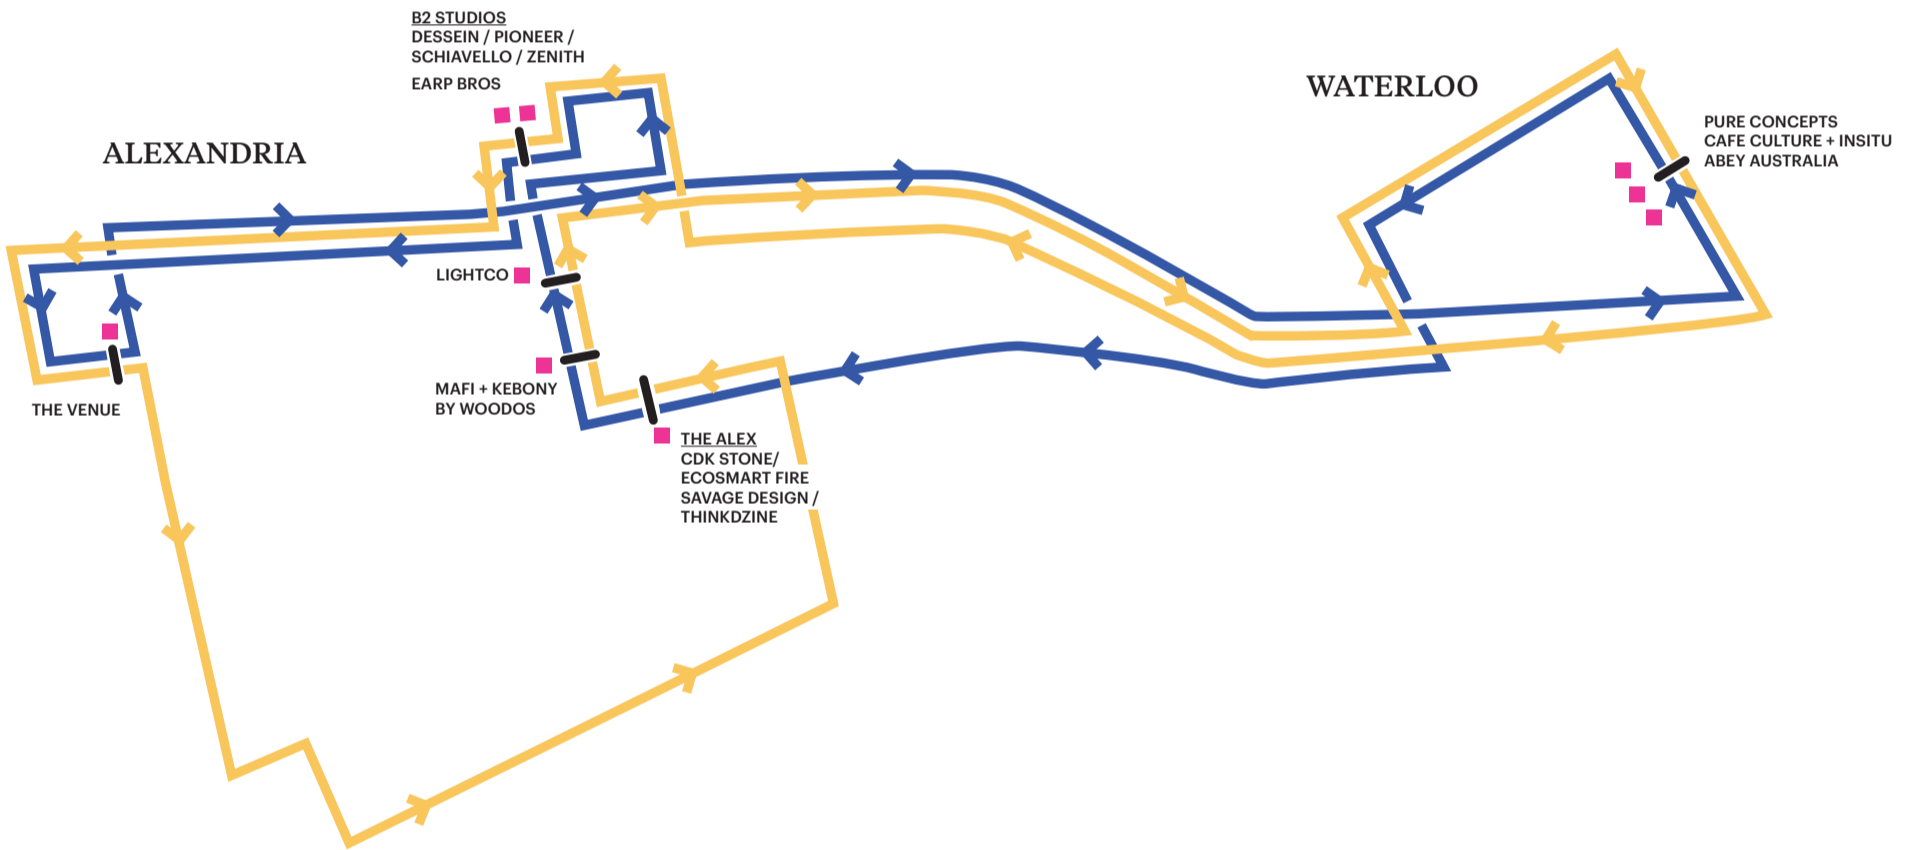

Maps

Key Guide

- Exhibitor Location
- / Sharing Showroom
- Bus Stop
- Bus Loops & Direction
- Bus Frequency:**
Saturday ONLY - Every 10 Minutes

Linear Bus Loops

B2 District, The Alex District & The Venue District Walking Routes

Waterloo District Walking Route

Showcases & Shared Spaces

B2 Studios

B2 Studios provides a boutique, shared exhibiting model showcasing leading furniture, lighting and textiles from around the world.

- 1. SCHIAVELLO
- 2. DESSEIN
- 3. ZENITH
- 4. PIONEER

- A. ABALOS
- B. MCDERMOTTBAXTER
- C. ROSS DIDIER
- D. TIRAR
- E. AXOLOTL
- F. SO WATT
- G. LUXMY
- H. MAP
- I. MADE BY PEN

The Venue

The Venue at #SID17 is a total sensory profusion that celebrates the diversity of brands and talent in our industry. This exhibiting model yields highly creative and out-of-the-box results – a sure-fire hub of excitement that leaves a lasting impression on our audience.