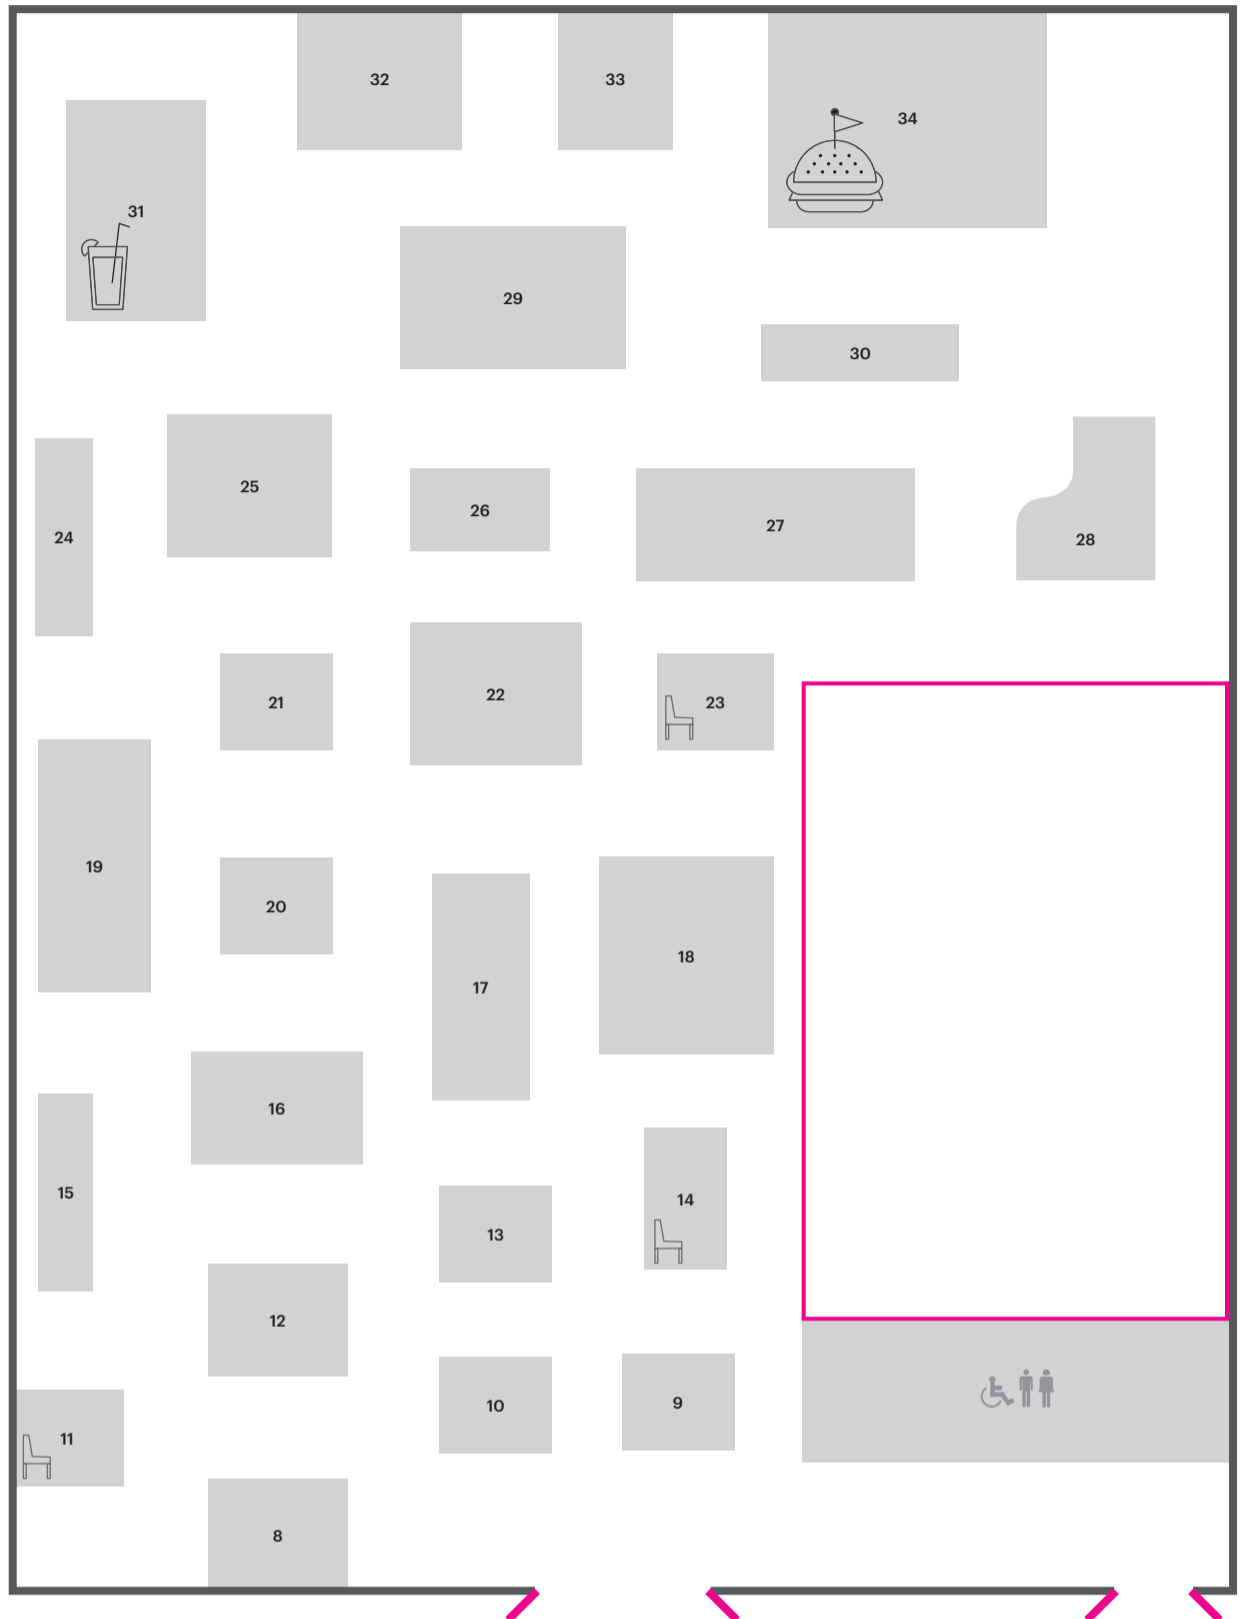

The Venue

The Venue at #SID17 is a total sensory profusion that celebrates the diversity of brands and talent in our industry. This exhibiting model yields highly creative and out-of-the-box results – a sure-fire hub of excitement that leaves a lasting impression on our audience.

1. MR CHAIR
2. STORMTECH
3. NL CURATED // DUTCH CONTEMPORARY
4. SEEHOSU
5. CBS
6. FOLIOWORKS
7. COFFEE CART
8. LAMICOLOR DUROPAL
9. WINSPEAR GROUP
10. RENSON
11. LOUNGE
12. SIGNATURE FLOORCONCEPTS
13. MARMO
14. LOUNGE
15. ACTIVELOCKER
16. TWO AUSTRALIA
17. ENVOY
18. CORIAN BY CASF
19. BLU DOT
20. ALTERNATIVE SURFACES
21. BRIGGS VENEERS
22. INTERSTUDIO
23. LOUNGE
24. SATELIGHT
25. INTERFACE
26. PREMIUM FLOORS
27. ZIP WATER
28. CFS
29. OBODO
30. SPECIAL LIGHTS
31. POP-UP BAR & VIP LOUNGE
  SPONSORED BY SAMPLE BREW
32. COSENTINO / AJAR
33. POLYTEC
34. POP-UP CAFE