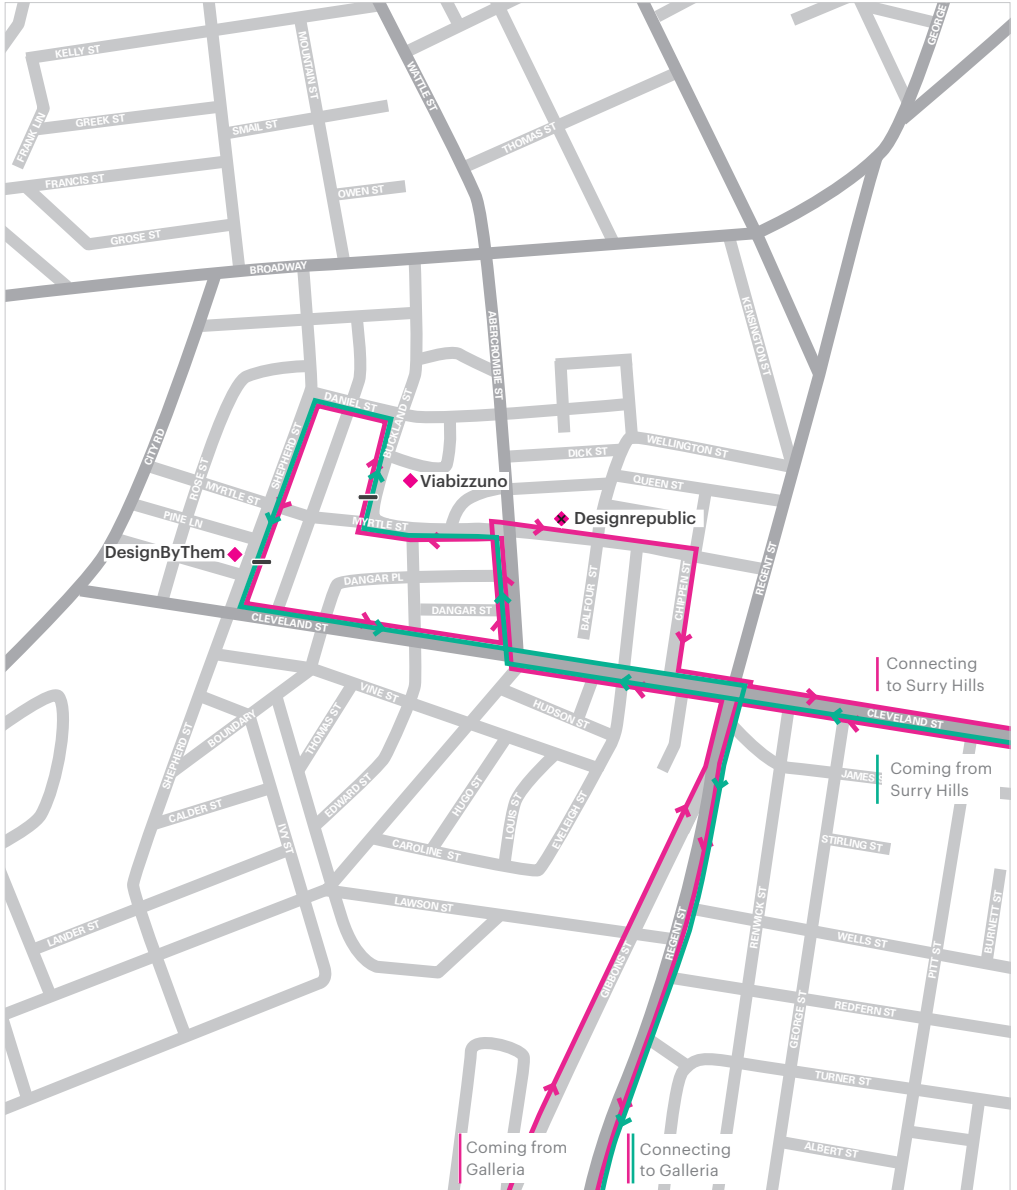

#Inalexandria

-  Alexandria Loop
-  Redfern/Waterloo Loop
-  Super Shuttle #1 next stop Redfern/Waterloo
-  Super Shuttle #2 next stop Galleria
-  Bus Stop
-  Bus Interchange

#Inchippendale

-  Chippendale Loop
-  Super Shuttle #1 next stop Galleria
-  Bus Stop
-  Bus Interchange

#Inredfernwaterloo

- Redfern/Waterloo Loop
- Super Shuttle #1 next stop Surry Hills
- Super Shuttle #2 next stop Alexandria
- ✕ Bus Stop
- Bus Interchange

#Insurryhills

#Indarlinghurst

- Surry Hills Loop
- Darlinghurst/Surry Hills Loop
- Super Shuttle #1 next stop Chippendale
- Super Shuttle #2 next stop Redfern/Waterloo
- X** Bus Stop
- Bus Interchange