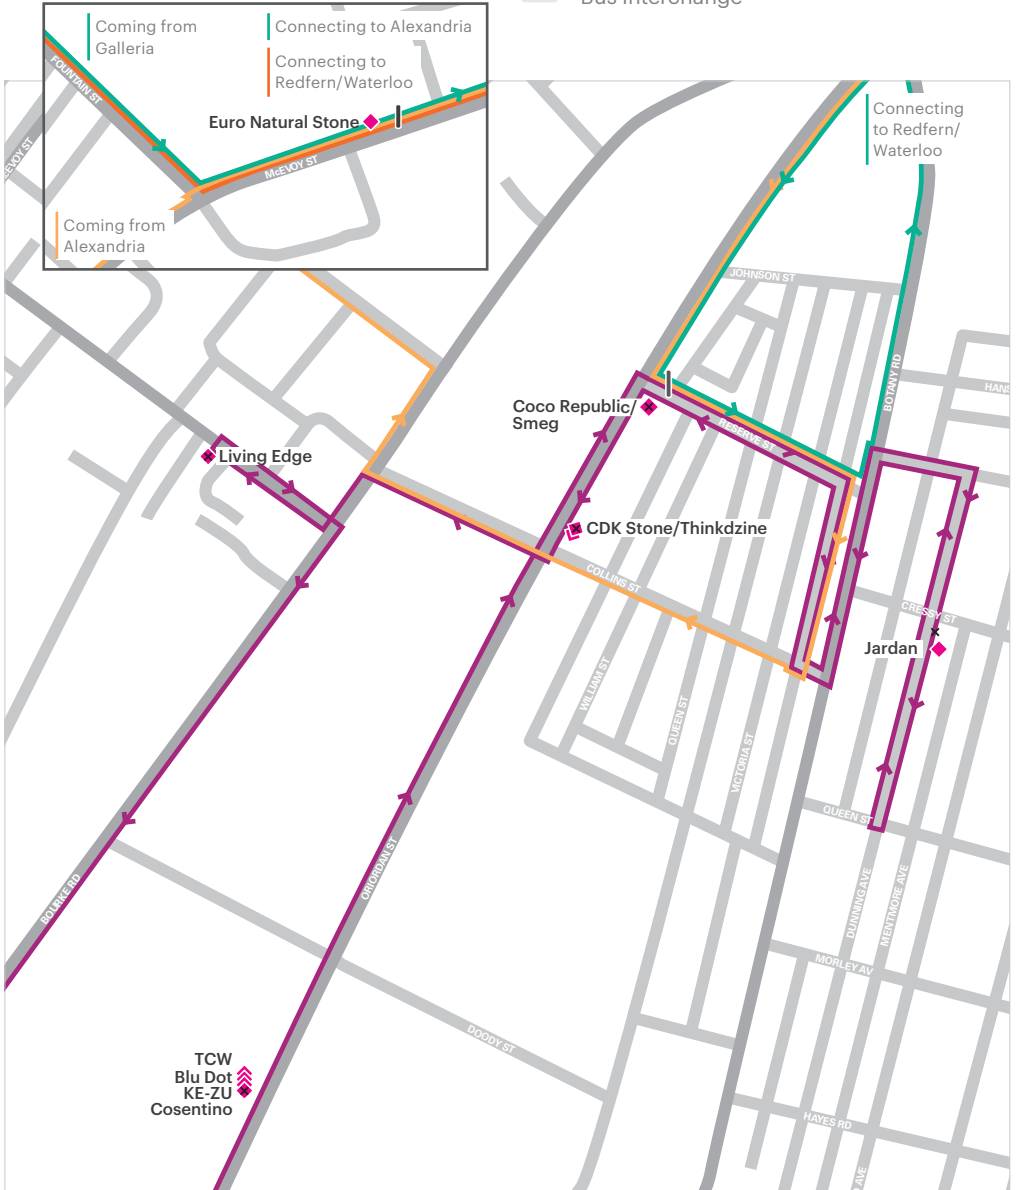

#Inalexandria

-  Alexandria Loop
-  Redfern/Waterloo Loop
-  Super Shuttle #1 next stop Redfern/Waterloo
-  Super Shuttle #2 next stop Galleria
-  Bus Stop
-  Bus Interchange

#Inchippendale

-  Chippendale Loop
-  Super Shuttle #1 next stop Galleria
-  Bus Stop
-  Bus Interchange

#Inredfernwaterloo

- Redfern/Waterloo Loop
- Super Shuttle #1 next stop Surry Hills
- Super Shuttle #2 next stop Alexandria
- ✕ Bus Stop
- Bus Interchange

#Insurryhills

#Indarlinghurst

- Surry Hills Loop
- Darlinghurst/Surry Hills Loop
- Super Shuttle #1 next stop Chippendale
- Super Shuttle #2 next stop Redfern/Waterloo
- X** Bus Stop
- Bus Interchange